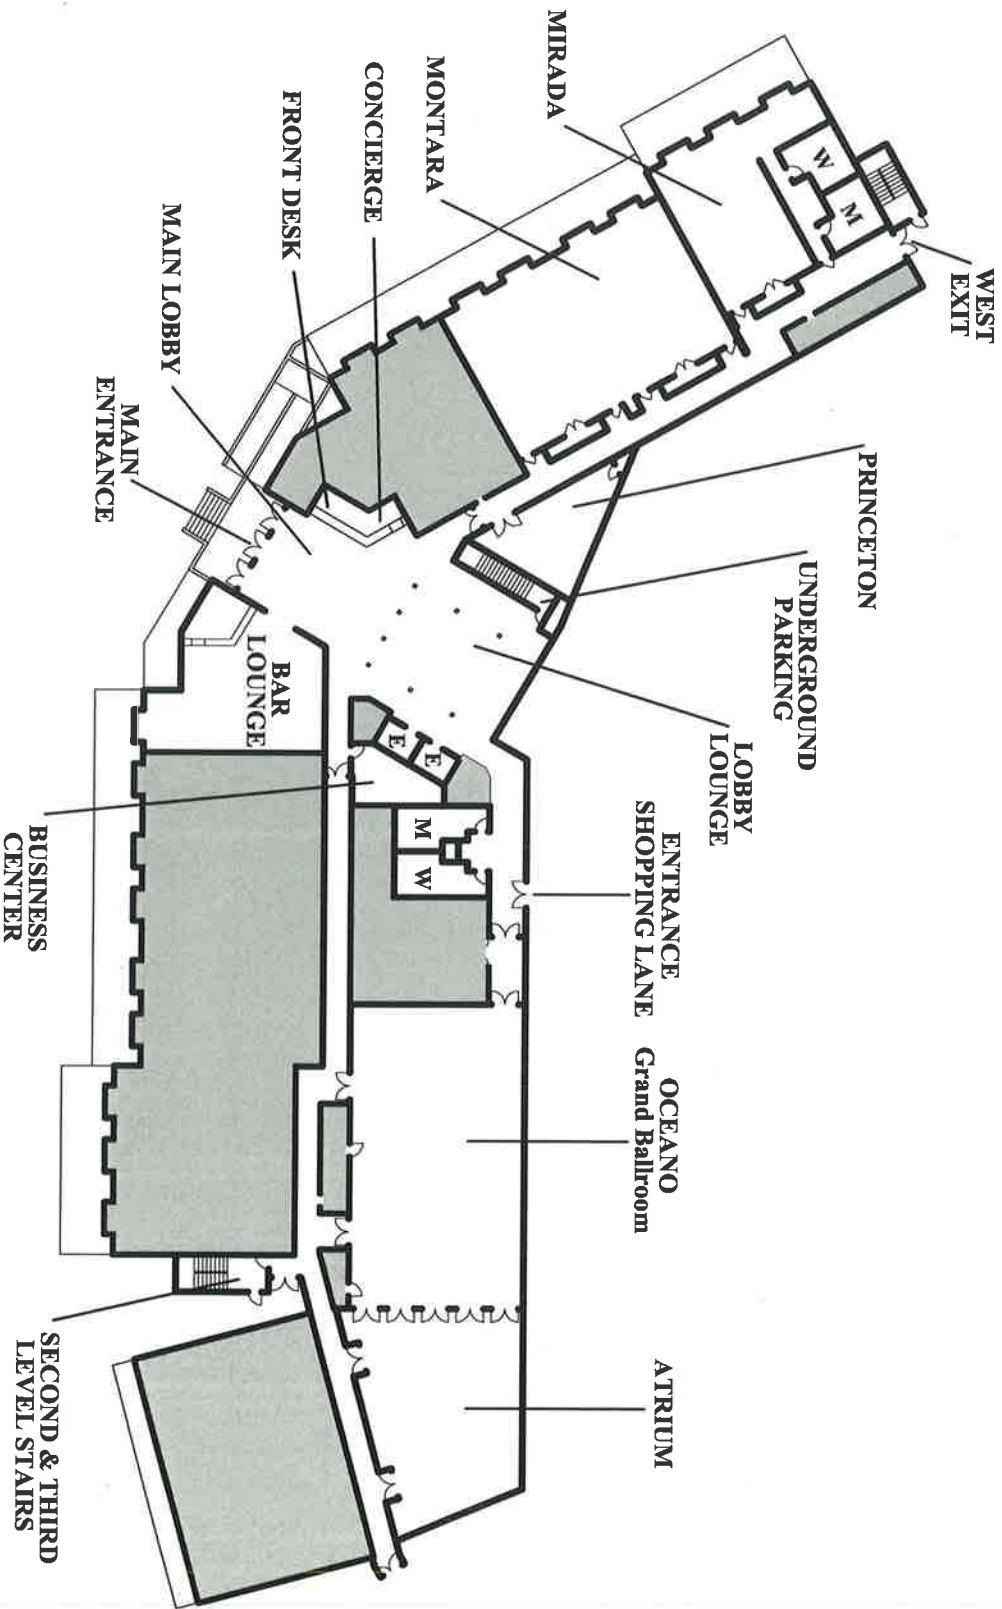

OCEANO

HOTEL & SPA
HILL MOON BAY BEACH

* OUTDOOR ACCESS TO THE GATE HOUSE AND GARDEN
GAZEBO ARE LOCATED OUT THE WEST EXIT

* FITNESS CENTER IS LOCATED ON THE SECOND LEVEL