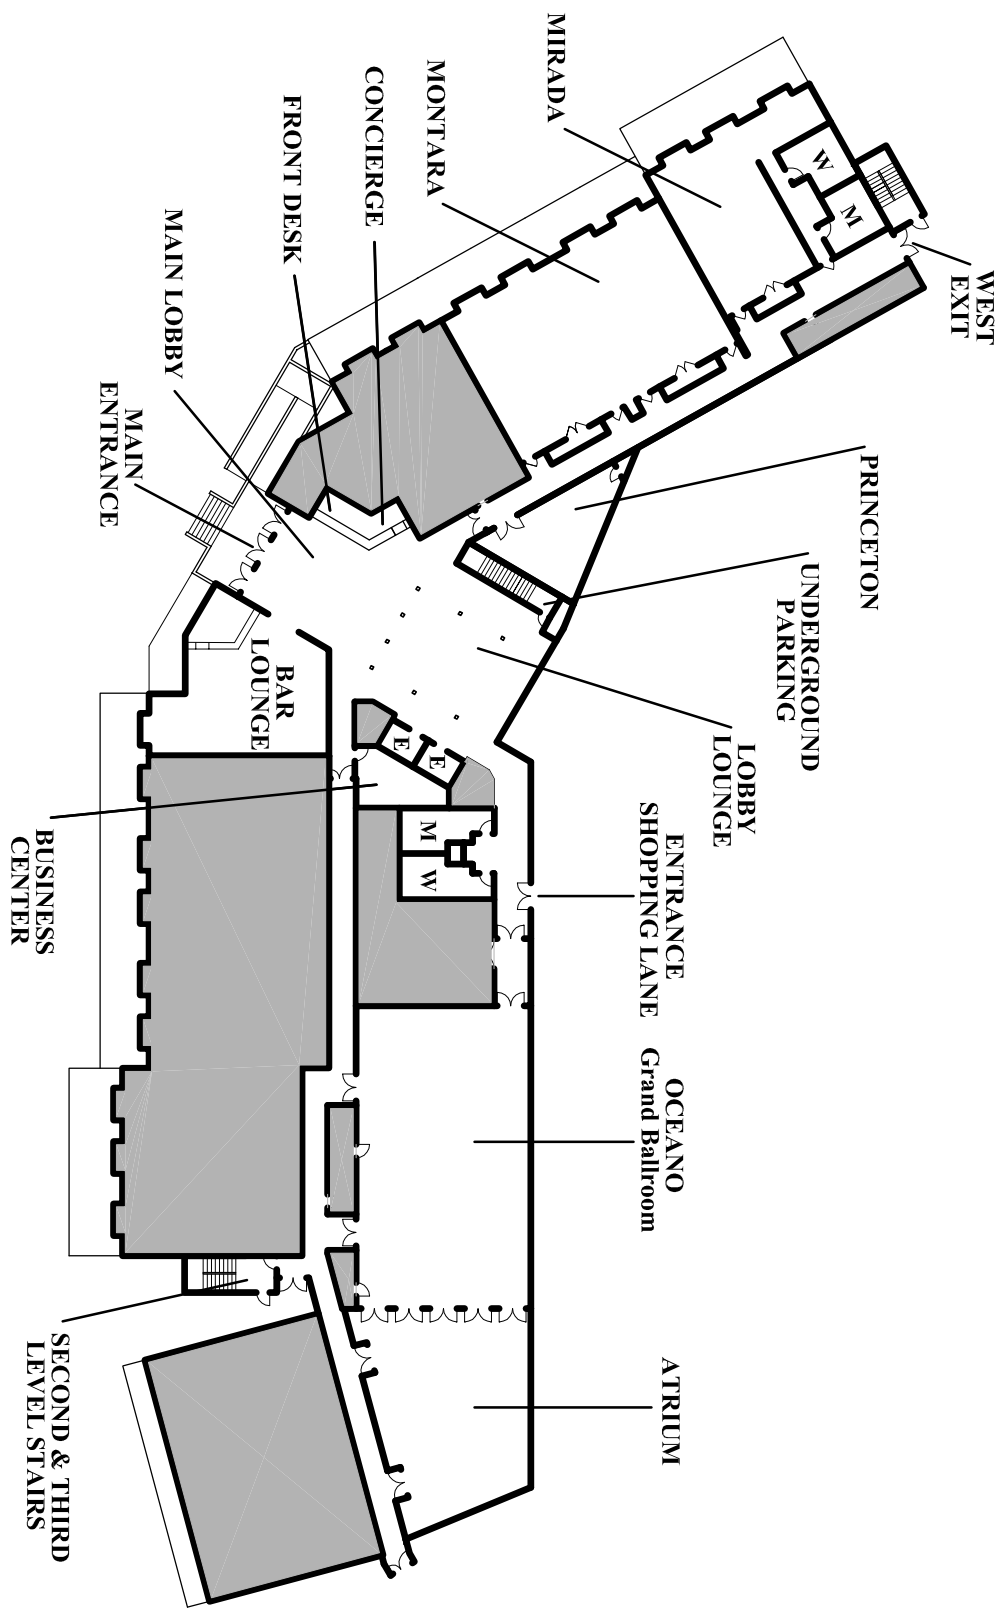

* OUTDOOR ACCESS, WEDDING GARDEN GAZEBO AND FIRE PIT ARE LOCATED OUT THE WEST EXIT

* FITNESS CENTER IS LOCATED ON THE SECOND LEVEL